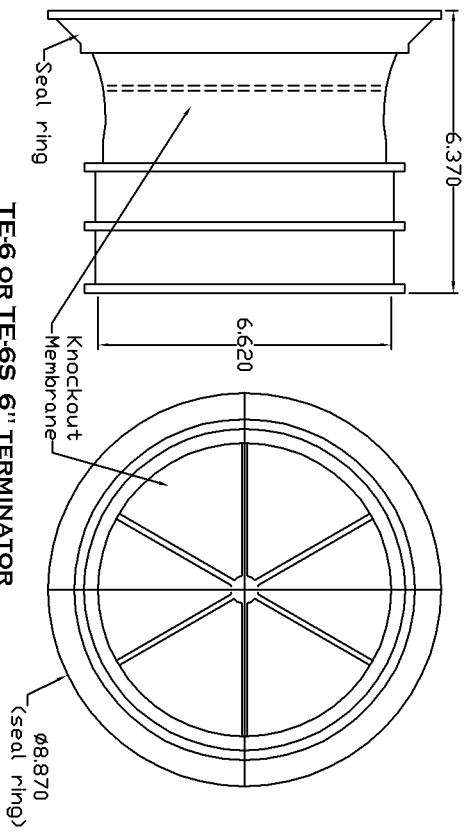

YOU CAN FIND THIS INFORMATION ONLINE AT: PENNSYLVANIAINSERT.COM
 OR EMAIL YOUR REQUEST TO: SALES@PENNSYLVANIAINSERT.COM

TE-2 2" TERMINATOR
(ACCEPTS SCH 40 ONLY)

TE-3 3" TERMINATOR
(ACCEPTS SCH 40 ONLY)

TE-4G OR TE-4GS 4" TERMINATOR
(ACCEPTS SCH 40 ONLY)

TE-4B OR TE-4BS 4" STEP-DOWN TERMINATOR
(ACCEPTS SCH 40 OR SCH 20)

TE-6 OR TE-6S 6" TERMINATOR
(ACCEPTS SCH 40 / 80)

TE-5 OR TE-5S 5" STEP-DOWN TERMINATOR
(ACCEPTS SCH 40 OR SCH 80)

| Model | TE-2 | TE-3 | TE-4B | TE-4BS | TE-4G | TE-4GS | TE-5 | TE-5BS | TE-6 | TE-6BS |
|-----------|-------|-------|-------|--------|-------|--------|-------------|-------------|-------------|-------------|
| Color | black | black | black | black | black | black | black | black | black | black |
| Duct Size | 2" | 3" | 4" | 4" | 4" | 4" | 5" | 5" | 6" | 6" |
| Pipe Wall | SCH40 | SCH40 | SCH20 | SCH20 | SCH40 | SCH40 | SCH40 | SCH40 | SCH40 | SCH40 |
| Seal | n/a | n/a | no | yes | no | yes | no | yes | no | yes |
| Material | PVC | PVC | PVC | PVC | PVC | PVC | Polystyrene | Polystyrene | Polystyrene | Polystyrene |

Specifications: Penetrations for cables shall be Electric/Telephone Duct Terminators as manufactured by Pennsylvania Insert Corp., Spring City, PA. Terminators shall be sized to accept 2", 3", 4", 5", 6" Sch 40 (20, 80) pipe and will provide a bonding surface for gluing cable or duct to the terminator, creating a watertight penetration. Terminators shall be manufactured from polystyrene or polyvinylchloride (PVC).