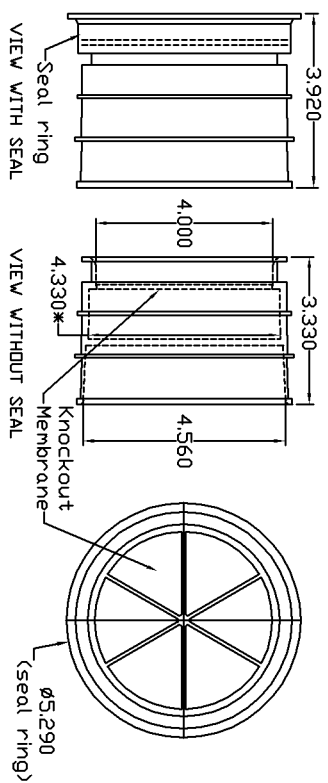

YOU CAN FIND THIS INFORMATION ONLINE AT: PENNSYLVANIAINSERT.COM
 OR EMAIL YOUR REQUEST TO: SALES@PENNSYLVANIAINSERT.COM

TE-2 2" TERMINATOR
(ACCEPTS SCH 40 ONLY)

TE-3 3" TERMINATOR
(ACCEPTS SCH 40 ONLY)

TE-4G OR TE-4GS 4" TERMINATOR
(ACCEPTS SCH 40 ONLY)

TE-4B OR TE-4BS 4" STEP-DOWN TERMINATOR
(ACCEPTS SCH 40 OR SCH 20)

TE-6 OR TE-6S 6" TERMINATOR
(ACCEPTS SCH 40 / 80)

TE-5 OR TE-5S 5" STEP-DOWN TERMINATOR
(ACCEPTS SCH 40 OR SCH 80)

| Model | TE-2 | TE-3 | TE-4B | TE-4BS | TE-4G | TE-4GS | TE-5 | TE-5BS | TE-6 | TE-6BS |
|-----------|-------|-------|-------|--------|-------|--------|-------------|-------------|-------------|-------------|
| Color | black | black | black | black | black | black | black | black | black | black |
| Duct Size | 2" | 3" | 4" | 4" | 4" | 4" | 5" | 5" | 6" | 6" |
| Pipe Wall | SCH40 | SCH40 | SCH20 | SCH20 | SCH40 | SCH40 | SCH40 | SCH40 | SCH40 | SCH40 |
| Seal | n/a | n/a | no | yes | no | yes | no | yes | no | yes |
| Material | PVC | PVC | PVC | PVC | PVC | PVC | Polystyrene | Polystyrene | Polystyrene | Polystyrene |

Specifications: Penetrations for cables shall be Electric/Telephone Duct Terminators as manufactured by Pennsylvania Insert Corp., Spring City, PA. Terminators shall be sized to accept 2", 3", 4", 5", 6" Sch 40 (20, 80) pipe and will provide a bonding surface for gluing cable or duct to the terminator, creating a watertight penetration. Terminators shall be manufactured from polystyrene or polyvinylchloride (PVC).