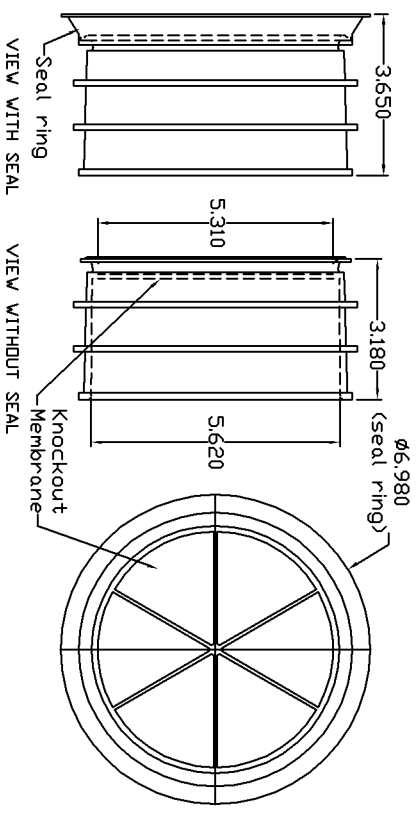

YOU CAN FIND THIS INFORMATION ONLINE AT: PENNSYLVANIAINSERT.COM
 OR EMAIL YOUR REQUEST TO: SALES@PENNSYLVANIAINSERT.COM

TE-2 2" TERMINATOR
(ACCEPTS SCH 40 ONLY)

TE-3 3" TERMINATOR
(ACCEPTS SCH 40 ONLY)

TE-4G OR TE-4GS 4" TERMINATOR
(ACCEPTS SCH 40 ONLY)

TE-4B OR TE-4BS 4" STEP-DOWN TERMINATOR
(ACCEPTS SCH 40 OR SCH 20)

TE-6 OR TE-6S 6" TERMINATOR
(ACCEPTS SCH 40 / 80)

TE-5 OR TE-5S 5" STEP-DOWN TERMINATOR
(ACCEPTS SCH 40 OR SCH 80)

| Model | TE-2 | TE-3 | TE-4B | TE-4BS | TE-4G | TE-4GS | TE-5 | TE-5BS | TE-6 | TE-6BS |
|-----------|-------|-------|-------|--------|-------|--------|-------------|-------------|-------------|-------------|
| Color | black | black | black | black | black | black | black | black | black | black |
| Duct Size | 2" | 3" | 4" | 4" | 4" | 4" | 5" | 5" | 6" | 6" |
| Pipe Wall | SCH40 | SCH40 | SCH20 | SCH20 | SCH40 | SCH40 | SCH40 | SCH40 | SCH40 | SCH40 |
| Seal | n/a | n/a | no | yes | no | yes | no | yes | no | yes |
| Material | PVC | PVC | PVC | PVC | PVC | PVC | Polystyrene | Polystyrene | Polystyrene | Polystyrene |

Specifications: Penetrations for cables shall be Electric/Telephone Duct Terminators as manufactured by Pennsylvania Insert Corp., Spring City, PA. Terminators shall be sized to accept 2", 3", 4", 5", 6" Sch 40 (20, 80) pipe and will provide a bonding surface for gluing cable or duct to the terminator, creating a watertight penetration. Terminators shall be manufactured from polystyrene or polyvinylchloride (PVC).