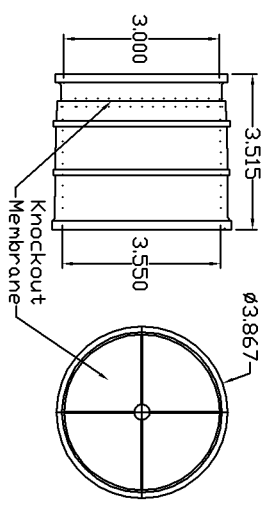

YOU CAN FIND THIS INFORMATION ONLINE AT: PENNSYLVANIAINSERT.COM
 OR EMAIL YOUR REQUEST TO: SALES@PENNSYLVANIAINSERT.COM

TE-2 2" TERMINATOR
(ACCEPTS SCH 40 ONLY)

TE-3 3" TERMINATOR
(ACCEPTS SCH 40 ONLY)

TE-4G OR TE-4GS 4" TERMINATOR
(ACCEPTS SCH 40 ONLY)

TE-4B OR TE-4BS 4" STEP-DOWN TERMINATOR
(ACCEPTS SCH 40 OR SCH 20)

TE-6 OR TE-6S 6" TERMINATOR
(ACCEPTS SCH 40 / 80)

TE-5 OR TE-5S 5" STEP-DOWN TERMINATOR
(ACCEPTS SCH 40 OR SCH 80)

| Model | TE-2 | TE-3 | TE-4B | TE-4BS | TE-4G | TE-4GS | TE-5 | TE-5BS | TE-6 | TE-6BS |
|-----------|-------|-------|-------|--------|-------|--------|-------------|-------------|-------------|-------------|
| Color | black | black | black | black | black | black | black | black | black | black |
| Duct Size | 2" | 3" | 4" | 4" | 4" | 4" | 5" | 5" | 6" | 6" |
| Pipe Wall | SCH40 | SCH40 | SCH20 | SCH20 | SCH40 | SCH40 | SCH40 | SCH40 | SCH40 | SCH40 |
| Seal | n/a | n/a | no | yes | no | yes | no | yes | no | yes |
| Material | PVC | PVC | PVC | PVC | PVC | PVC | Polystyrene | Polystyrene | Polystyrene | Polystyrene |

Specifications: Penetrations for cables shall be Electric/Telephone Duct Terminators as manufactured by Pennsylvania Insert Corp., Spring City, PA. Terminators shall be sized to accept 2", 3", 4", 5", 6" Sch 40 (20, 80) pipe and will provide a bonding surface for gluing cable or duct to the terminator, creating a watertight penetration. Terminators shall be manufactured from polystyrene or polyvinylchloride (PVC).