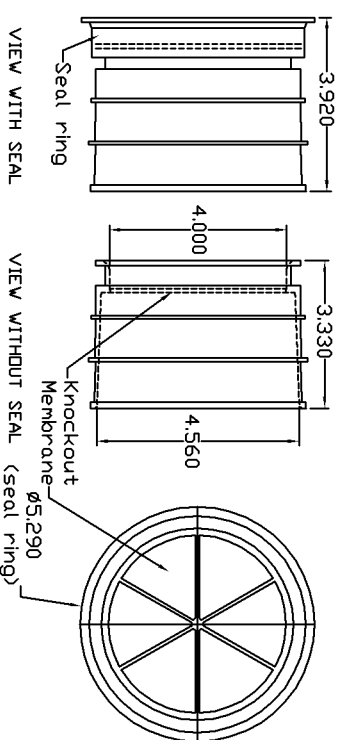

| | |
|--------|-----------|
| DATE: | CUSTOMER: |
| REV 1: | JOB: |
| REV 2: | OWNER: |

ELECTRIC / TELEPHONE DUCT TERMINATORS

PENNSYLVANIA INSERT
 490 FIRST AVENUE
 ROYERSFORD, PA 19468
 P. 610.948.9688
 F. 610.948.4975

YOU CAN FIND THIS INFORMATION ONLINE AT: PENNSYLVANIAINSERT.COM
 OR EMAIL YOUR REQUEST TO: SALES@PENNSYLVANIAINSERT.COM

TE-2 2" TERMINATOR
(ACCEPTS SCH 40 ONLY)

TE-3 3" TERMINATOR
(ACCEPTS SCH 40 ONLY)

TE-4G OR TE-4GS 4" TERMINATOR
(ACCEPTS SCH 40 ONLY)

TE-4B OR TE-4BS 4" STEP-DOWN TERMINATOR
(ACCEPTS SCH 40 OR SCH 20)

TE-6 OR TE-6S 6" TERMINATOR
(ACCEPTS SCH 40 / 80)

TE-5 OR TE-5S 5" STEP-DOWN TERMINATOR
(ACCEPTS SCH 40 OR SCH 80)

| Model | TE-2 | TE-3 | TE-4B | TE-4BS | TE-4G | TE-4GS | TE-5 | TE-5BS | TE-6 | TE-6BS |
|-----------|-------|-------|-------|--------|-------|--------|-------------|-------------|-------------|-------------|
| Color | black | black | black | black | black | black | black | black | black | black |
| Duct Size | 2" | 3" | 4" | 4" | 4" | 4" | 5" | 5" | 6" | 6" |
| Pipe Wall | SCH40 | SCH40 | SCH20 | SCH20 | SCH40 | SCH40 | SCH40 | SCH40 | SCH40 | SCH40 |
| Seal | n/a | n/a | no | yes | no | yes | no | yes | no | yes |
| Material | PVC | PVC | PVC | PVC | PVC | PVC | Polystyrene | Polystyrene | Polystyrene | Polystyrene |

Specifications: Penetrations for cables shall be Electric/Telephone Duct Terminators as manufactured by Pennsylvania Insert Corp., Spring City, PA. Terminators shall be sized to accept 2", 3", 4", 5", 6" Sch 40 (20, 80) pipe and will provide a bonding surface for gluing cable or duct to the terminator, creating a watertight penetration. Terminators shall be manufactured from polystyrene or polyvinylchloride (PVC).