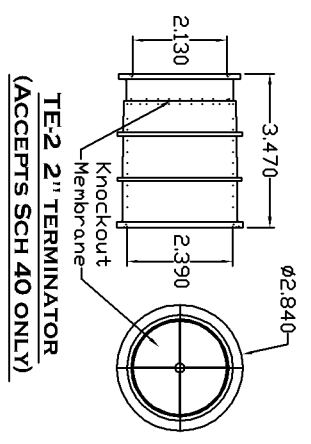

YOU CAN FIND THIS INFORMATION ONLINE AT: PENNSYLVANIAINSERT.COM
 OR EMAIL YOUR REQUEST TO: SALES@PENNSYLVANIAINSERT.COM

TE-2 2" TERMINATOR
(ACCEPTS SCH 40 ONLY)

TE-3 3" TERMINATOR
(ACCEPTS SCH 40 ONLY)

TE-4G OR TE-4GS 4" TERMINATOR
(ACCEPTS SCH 40 ONLY)

TE-4B OR TE-4BS 4" STEP-DOWN TERMINATOR
(ACCEPTS SCH 40 OR SCH 20)

TE-6 OR TE-6S 6" TERMINATOR
(ACCEPTS SCH 40 / 80)

TE-5 OR TE-5S 5" STEP-DOWN TERMINATOR
(ACCEPTS SCH 40 OR SCH 80)

| Model | TE-2 | TE-3 | TE-4B | TE-4BS | TE-4G | TE-4GS | TE-5 | TE-5BS | TE-6 | TE-6BS |
|-----------|-------|-------|-------|--------|-------|--------|-------------|-------------|-------------|-------------|
| Color | black | black | black | black | black | black | black | black | black | black |
| Duct Size | 2" | 3" | 4" | 4" | 4" | 4" | 5" | 5" | 6" | 6" |
| Pipe Wall | SCH40 | SCH40 | SCH20 | SCH20 | SCH40 | SCH40 | SCH40 | SCH40 | SCH40 | SCH40 |
| Seal | n/a | n/a | no | yes | no | yes | no | yes | no | yes |
| Material | PVC | PVC | PVC | PVC | PVC | PVC | Polystyrene | Polystyrene | Polystyrene | Polystyrene |

Specifications: Penetrations for cables shall be Electric/Telephone Duct Terminators as manufactured by Pennsylvania Insert Corp., Spring City, PA. Terminators shall be sized to accept 2", 3", 4", 5", 6" Sch 40 (20, 80) pipe and will provide a bonding surface for gluing cable or duct to the terminator, creating a watertight penetration. Terminators shall be manufactured from polystyrene or polyvinylchloride (PVC).