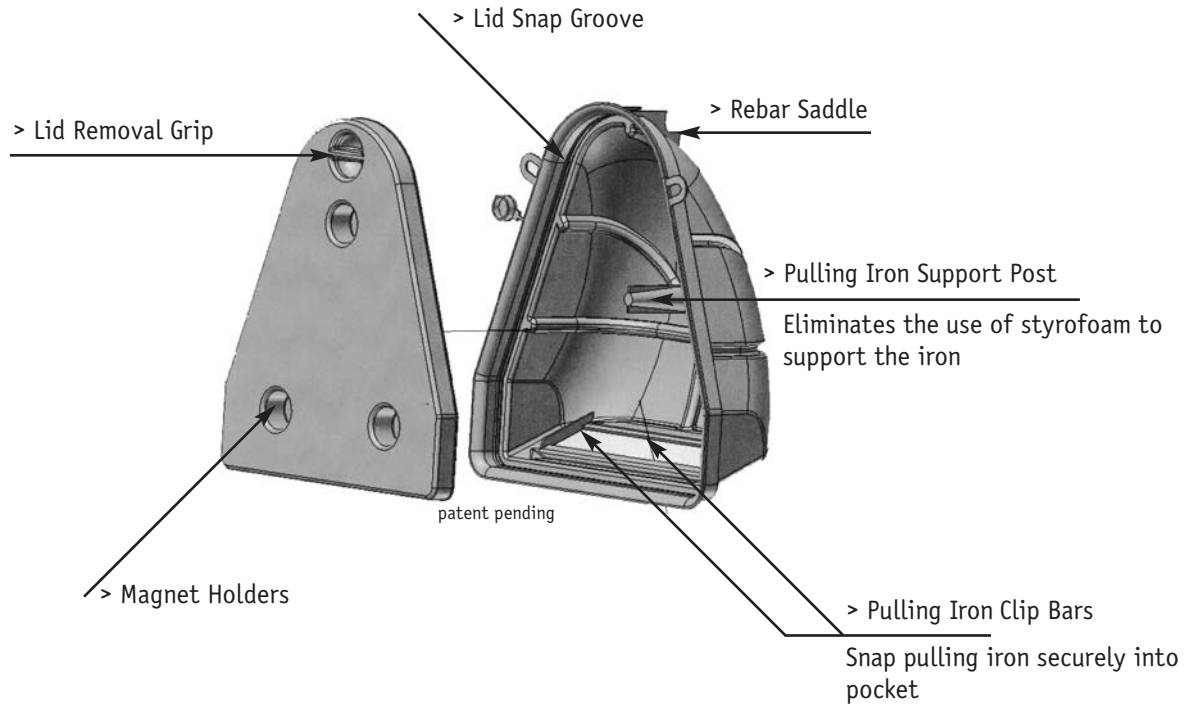

> Redesigned: PI Pocket & Lid

We've redesigned our pulling iron pocket and lid to meld form, function, and utility.
For more details or to request a sample, please contact us.

phone: 800.220.4857 sales@pennsylvaniainsert.com fax: 610.948.9750