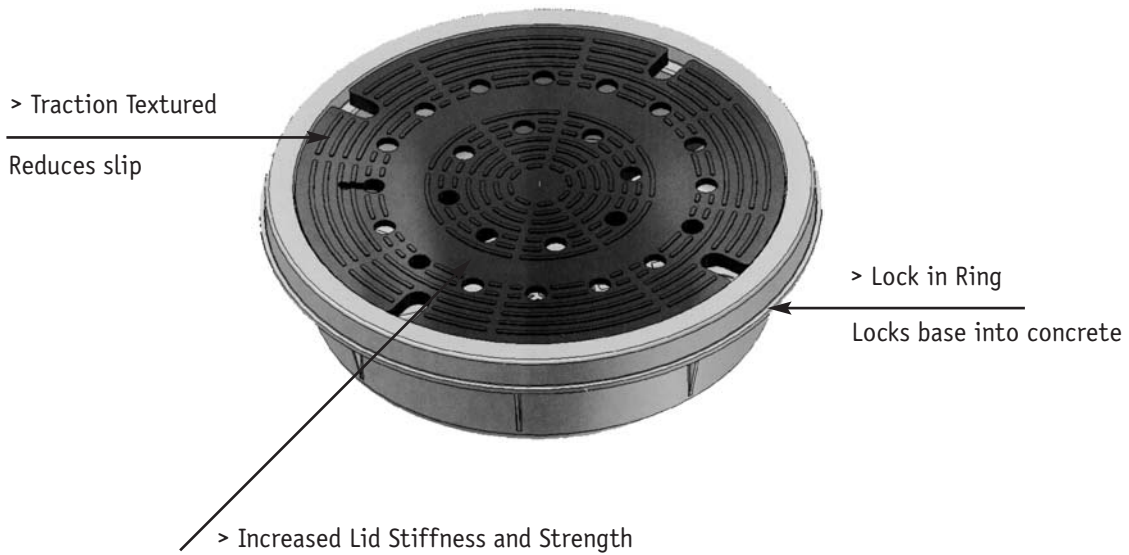

> Redesigned: Sump Base and Lid

We've redesigned our sump base and lid to meld form, function, and utility while maintaining the same dimensions as the old sump set. For more details or to request a sample, please contact us.