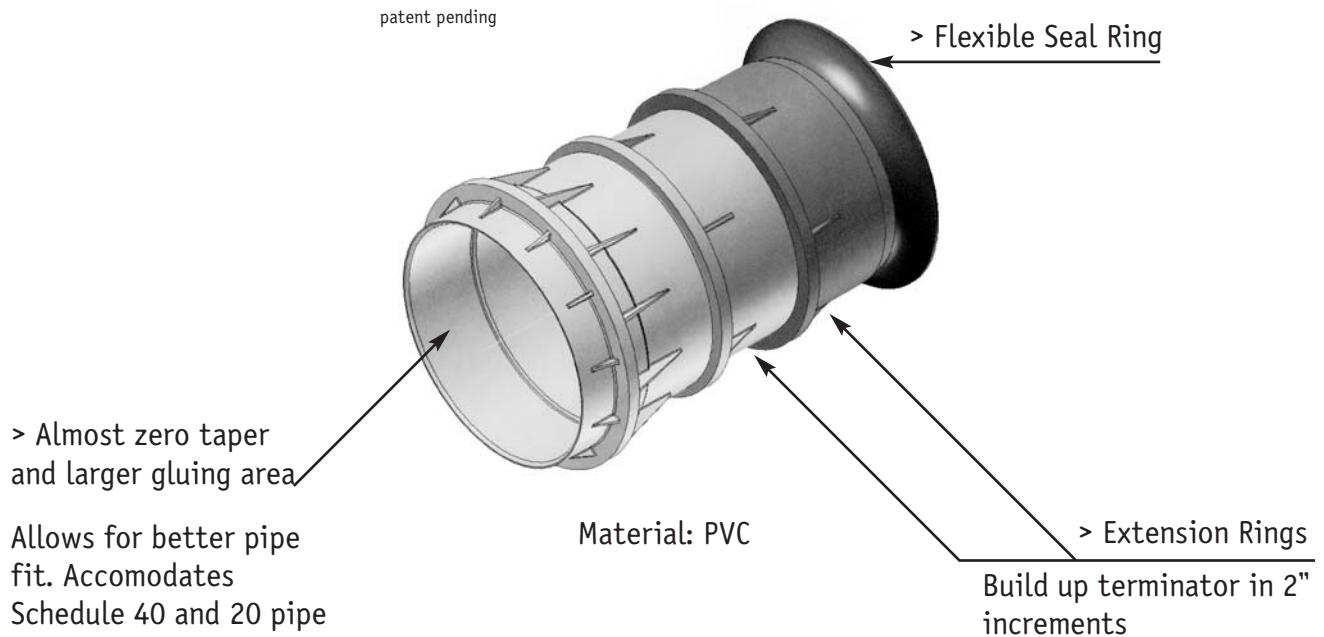

## > Redesigned: 4" Terminator

We've redesigned our stepdown 4" duct terminator to meld form, function, and utility.  
For more details or to request a sample, please contact us.

phone: 800.220.4857    sales@pennsylvaniainsert.com    fax: 610.948.9750